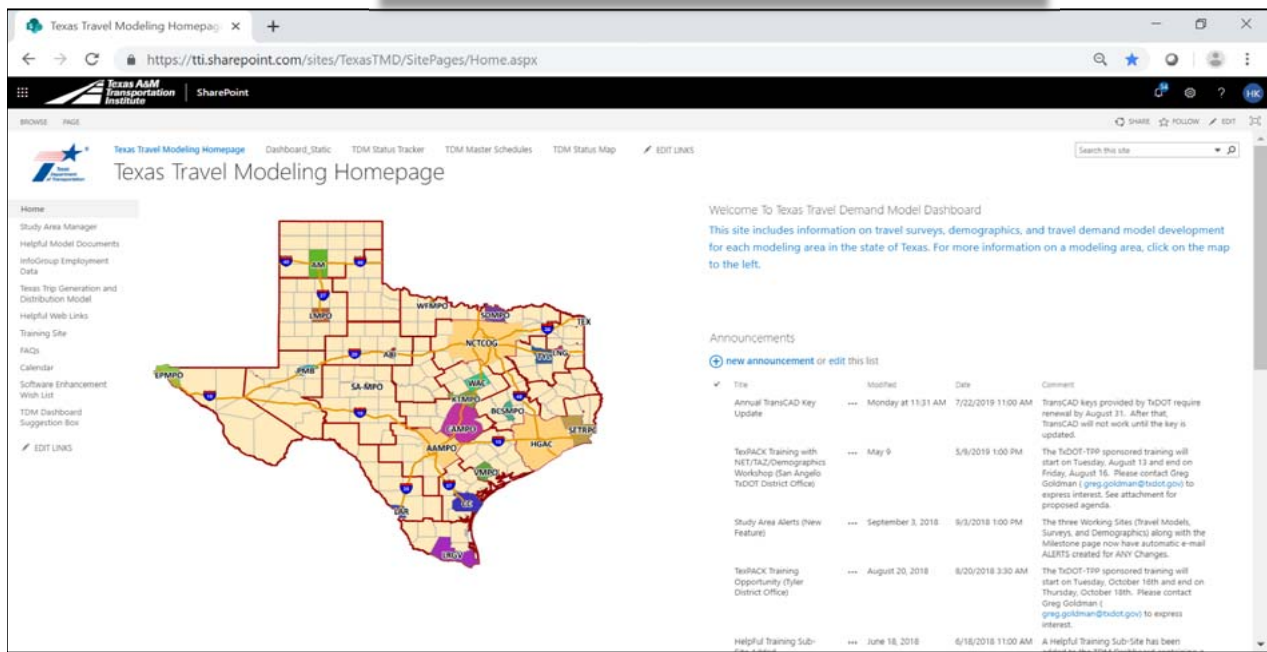

Management and Coordination Tools

TDM Dashboard:
 Study Area Milestones
 Statewide Status Reports
 Standards

Comprehensive Approach to Providing Support for the Development and Application of Travel Demand Models in The State of Texas

Software Enhancements

TexPACK:
 Streamlining
 Automation
 Standards
 Flexibility
 Visualization

Training

Regional Workshops:
 TexPACK-TexTOWN
 Network/TAZ/Demographics
 MPO Capacity Building

Documentation:
 Standards
 Guidebooks
 Processes